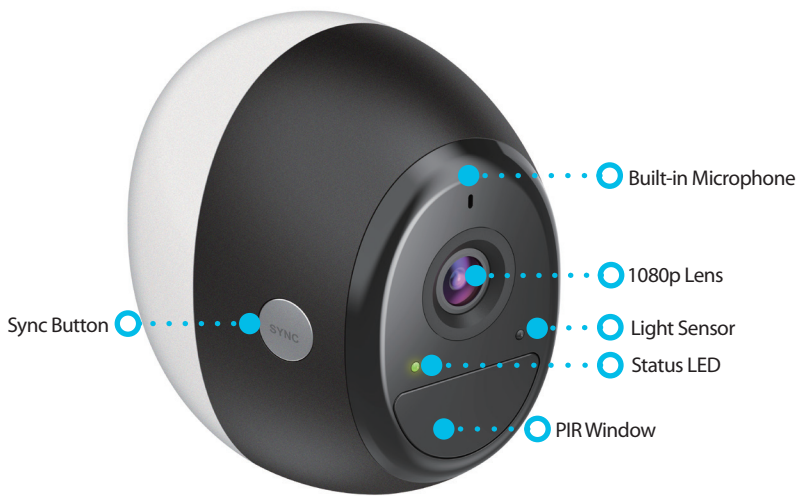

Automated Video Clip Storage Using mydlink™ Cloud Recording

With a mydlink™ cloud recording subscription, you can have peace of mind with automated storage of your video recordings to a cloud server. Play back recordings in the cloud or download video clips to your mobile device from anywhere, anytime through the Internet. Access real-time live views of your cameras using the mydlink™ mobile app and set automated schedules via your tablet or mobile phone, no matter where you are.

Product Images

DCS-2800LH

Front View

Technical Specifications

DCS-2800LH

Camera		
Hardware Profile	• 1/4" 2 megapixel progressive CMOS sensor • Minimum illumination: • B/W (Night Mode), IR LEDs on: 0 lux • Lens focal length: 1.9 mm • Aperture: F2.2 • Digital zoom • 7.5 m (25 ft) IR illumination distance	• Angle of view (16:9): • Horizontal: 115° • Vertical: 64° • Diagonal: 140° • Built-in light sensor • Built-in microphone
Video Compression	• H.264 format compression	• JPEG for still images
Video Resolution	• 1080p (1920 x 1080) • 720p (1280 x 720)	• Up to 24 fps
Audio Support	• MPEG-2 AAC LC	• Two-way audio
Network		
Connectivity	• 2.4 GHz: 802.11n/g/b wireless with WPA2 encryption	• 922 MHz or 866 MHz for signalling
Network Protocols	• RTSP	
General		
Buttons	• Sync Button	
LED	• Status LED	
System Integration		
Event Management	• PIR motion detection • Cloud recording • Push notifications	• Manually taken snapshots & video clips are saved to mobile device